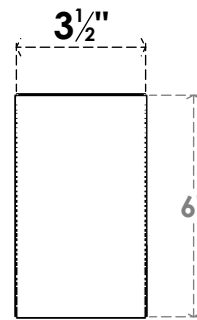

ITEM NUMBER: BRCPC035X06000X06000TRA

3 1/2"W X 6"D X 6"H TRADITIONAL ARCHITECTURAL GRADE PVC CLOSED KNEE BRACE

SIDE PROFILE

FRONT PROFILE

ISOMETRIC

EKENA MILLWORK
2300 WEST MAIN ST.
CLARKSVILLE, TX 75426
TOLL FREE: 866-607-0453
WWW.EKENAMILLWORK.COM