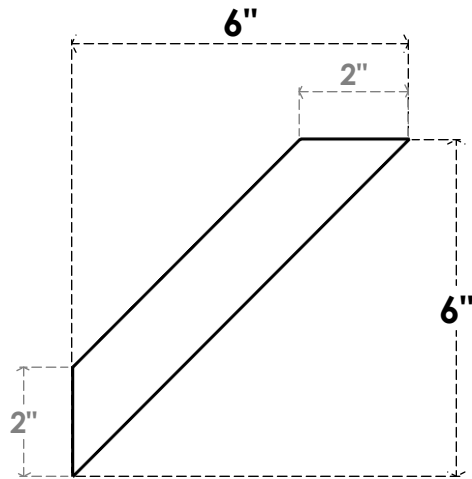

ITEM NUMBER: BRCPC035X06000X06000TRA

3 1/2"W X 6"D X 6"H TRADITIONAL ARCHITECTURAL GRADE PVC CLOSED KNEE BRACE

SIDE PROFILE

FRONT PROFILE

ISOMETRIC

EKENA MILLWORK
2300 WEST MAIN ST.
CLARKSVILLE, TX 75426
TOLL FREE: 866-607-0453
WWW.EKENAMILLWORK.COM